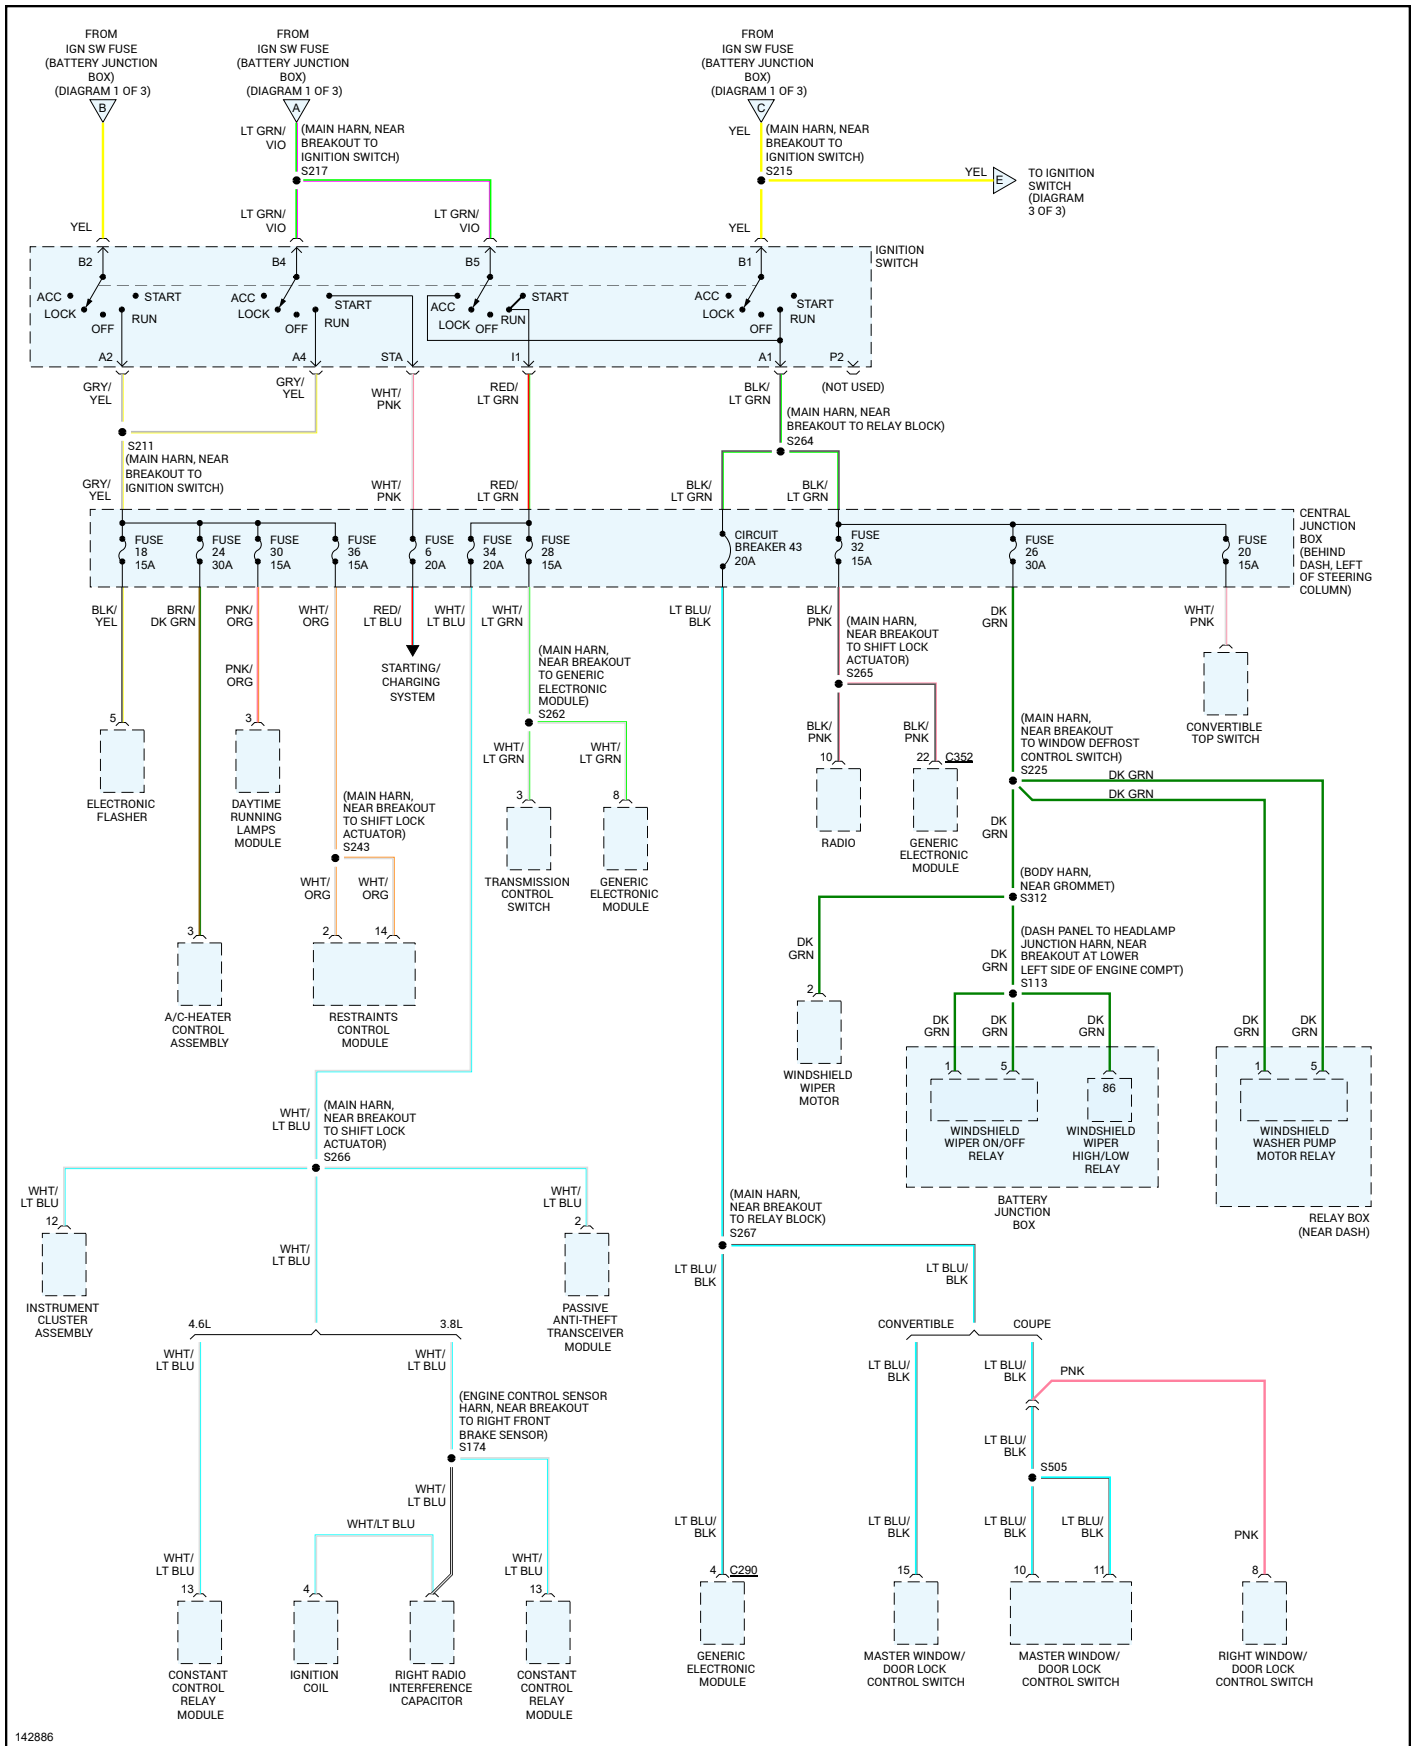

142885

142886

2001 Ford Mustang GT V8-4.6L SOHC VIN X

Vehicle > Power and Ground Distribution > Diagrams > Electrical - Interactive Color (Non OE)

Power Distribution - Page 3 of 3