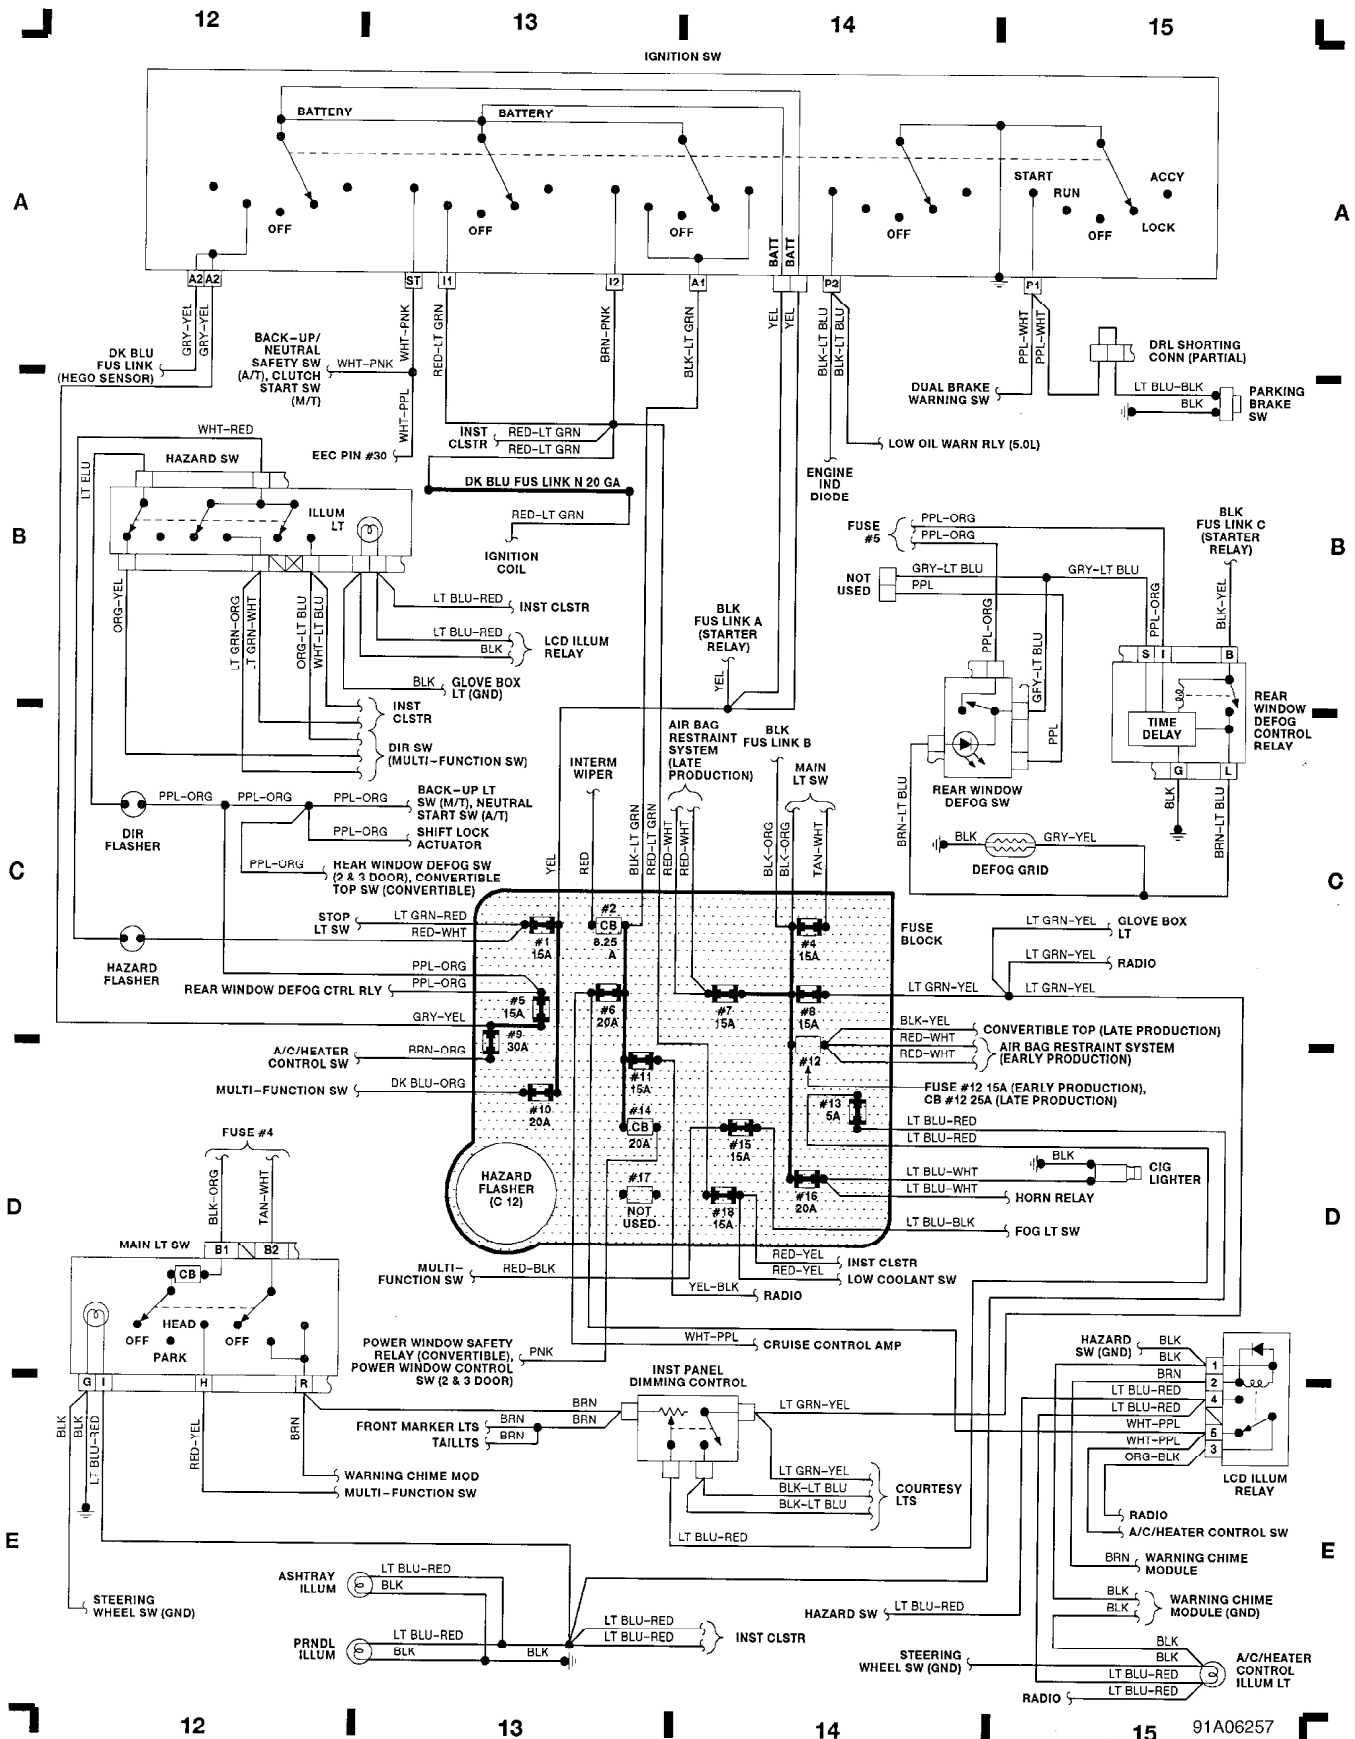

WIRING DIAGRAMS

Fig. 4: Fuse Block, Ignition Switch, Main Lt Sw (Grid 12-15)
1991 Ford Mustang GT

91A06257